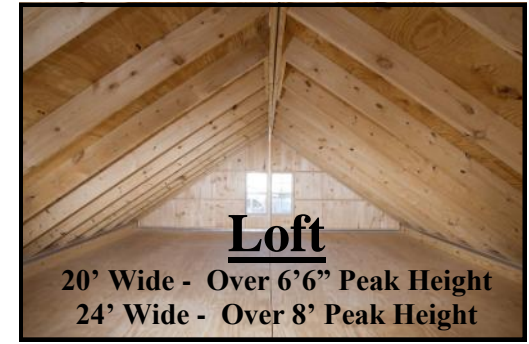

“Carriage House” garage doors as shown:
+ \$250.00 per door
←

Paint is one color only. Add \$400.00 for second color on all standard trim.
+ \$55/door
+ \$20/window

Standard Features:

- *P.T. 6x6 Base/no floor
- *2) Windows
- *2) Garage doors
- *Full loft w/ stairs
- *1) Service door
- *2x8 Rafters

Loft
20' Wide - Over 6'6" Peak Height
24' Wide - Over 8' Peak Height

The two halves are delivered with roof and gable ends folded

Roof and gables are erected

Completed garage in a few hours!